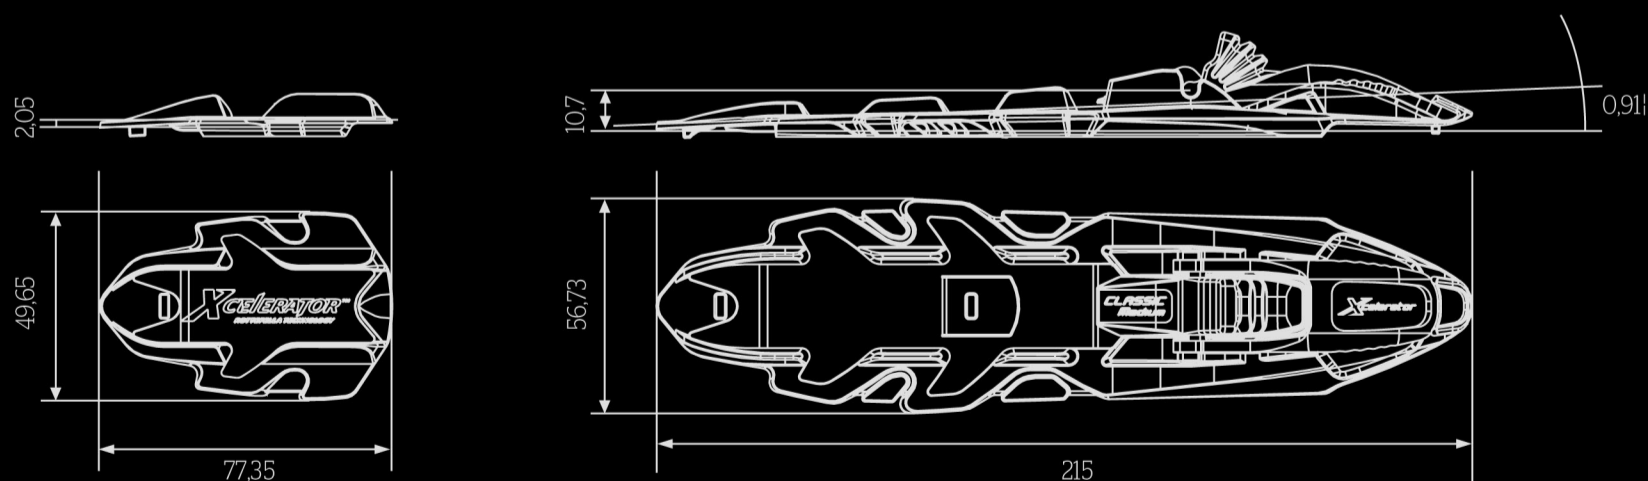

## Designed specially for rollerskies

Built to withstand the extra strain a roller ski binding sustains while providing all the qualities and advantages of Rottefella Xcelerator.

» Rottefella Xcelerator Rollerski **handles all surfaces** and gives you the same feel and power as Rottefella Xcelerator for winter use.

## Technical specifications

Product	Weight	Length	Width	Shoe size
Xcelerator	185 g	215 mm	56,7	36-52